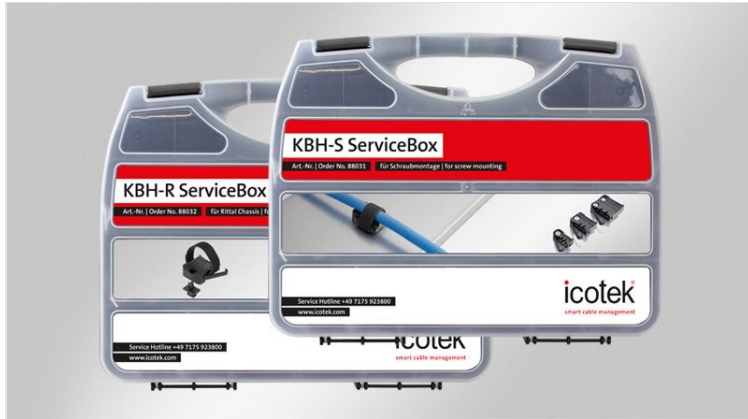

KBH ServiceBox

Service boxes for hook-and-loop tape holders

RoHS
compliant

Made in
Germany

REACH
COMPLIANCE

The KBH Service boxes are perfect for installations and service calls. It ensures your hook-and-loop tape holders are readily available.

KBH-S ServiceBox (screw mount)

50× KBH-S 12 M5
25× KBH-S 24 M5
25× KBH-S 36-2 M5

Accessories:

1× KEL-DPZ 25 cable entry plate
1× icotek screwdriver

KBH-R ServiceBox Rittal

50× KBH-R 12 R M5
30× KBH-R 24 R M5
20× KBH-R 36 R M5

Accessories:

1× KEL-DP 32 cable entry plate
1× QVT 20 cable gland
1× icotek screwdriver

KBH-R ServiceBox MiniTec / item

40× KBH-R 12 M-I
20× KBH-R 24 M-I
30× KBH-R 36 M-I

Accessories:

1× KEL-DP 20 cable entry plate
1× icotek screwdriver

KBH-R ServiceBox Bosch Rexroth

30× KBH-R 12 B-R
30× KBH-R 24 B-R
20× KBH-R 36 B-R

Accessories:

1× KEL-SCDP-TR 32 cable entry plate
1× icotek screwdriver

Subject to alterations

Advantages & Benefits

Product types & Sizes